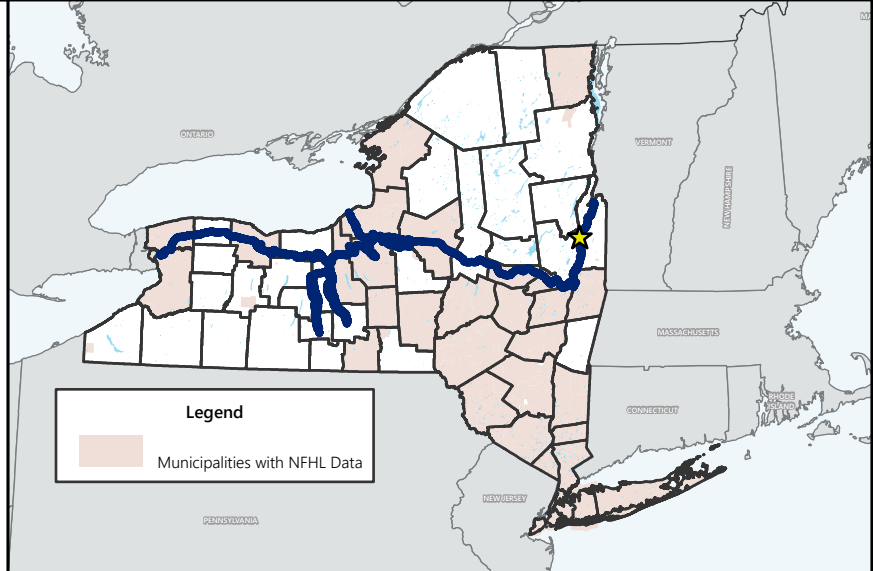

**Legend**

- Canal Mileage (Multiple Canal Segments)
  - Canal System Lock (Name/Designation)
  - Town Boundary
  - Canal System
  - Project Area
- FEMA Flood Zones**
- Zone A
  - Zone AE
  - Zone AH
  - Zone AO

**EARTHEN EMBANKMENT INTEGRITY PROGRAM**

**Figure 8G: FEMA Flood Zones  
Town of Moreau**

Original Issue Date: November 6, 2018  
Revised Issue Date: January 25, 2021

There is no digital National Flood Hazard Layer (NFHL) GIS data for Town of Moreau. For these communities, regulated flood zones may be found at the FEMA Flood Map Service Center at: <https://msc.fema.gov/portal/home>